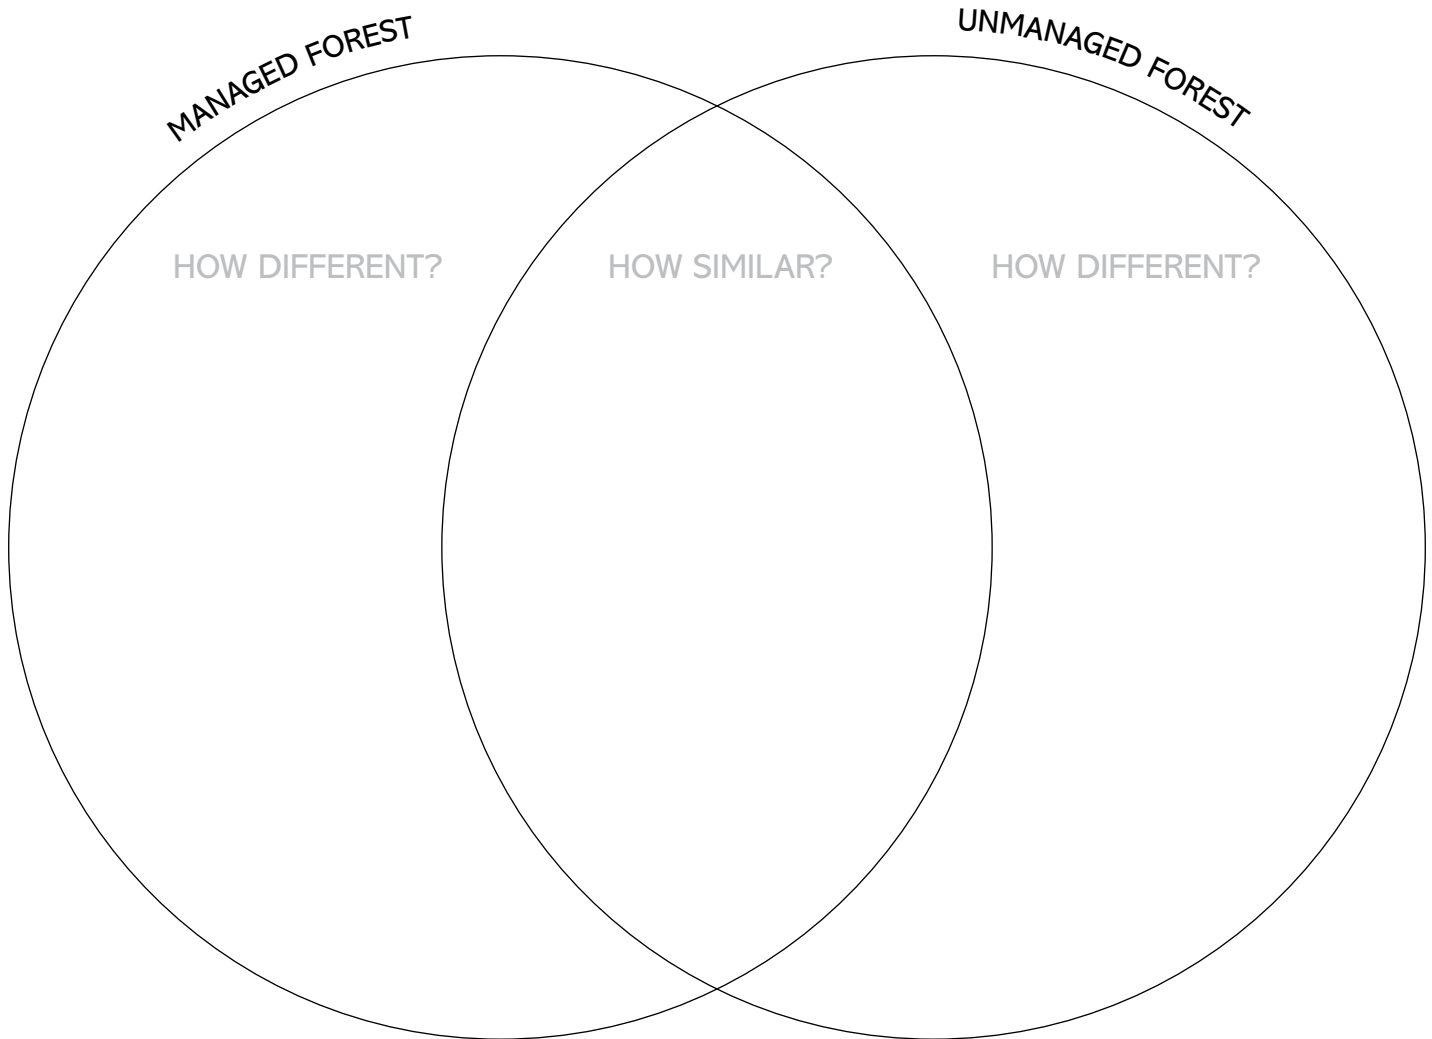

# FOREST MANAGEMENT

**Directions:** Compare two different forest areas: one managed by a forester or landowner, and one that is unmanaged. Use this Venn diagram to compare the two areas.

## Did You Know?

Forest management is the process of humans caring for a forest so it remains healthy and provides desired benefits.

**Question:**

Looking at both forest areas, does one appear to have healthier trees? If so, which one? Why? (Keep in mind that trees need enough sunlight, water, soil nutrients and space to stay healthy.)